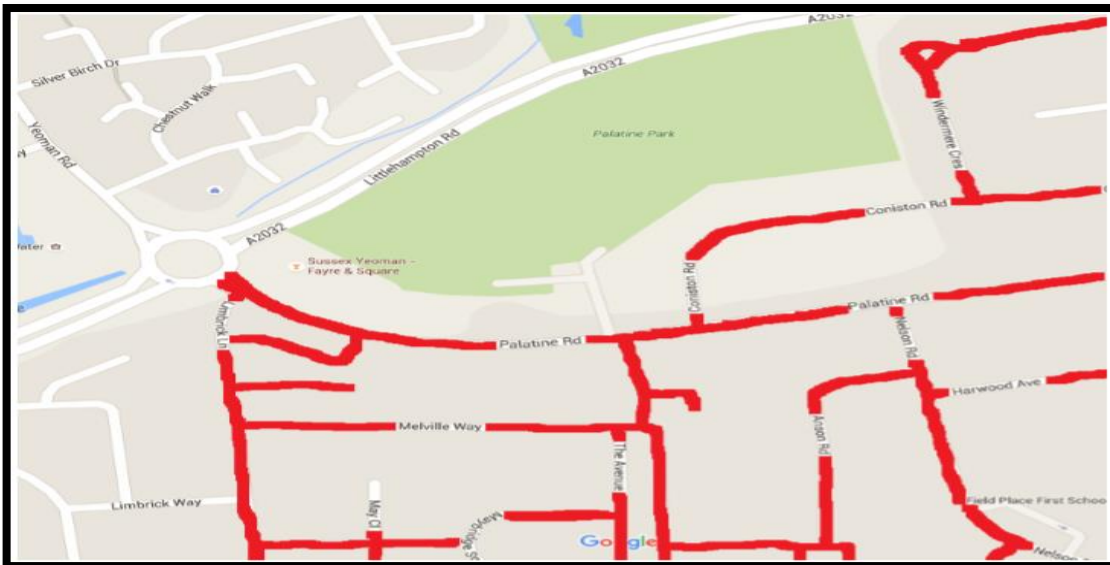

WORTHING TOWN FC
PALATINE PARK
PALATINE ROAD
WORTHING
WEST SUSSEX
BN12 6JN

Worthing Town Football Club accept no liability for loss or damage and you park your car at your own risk.